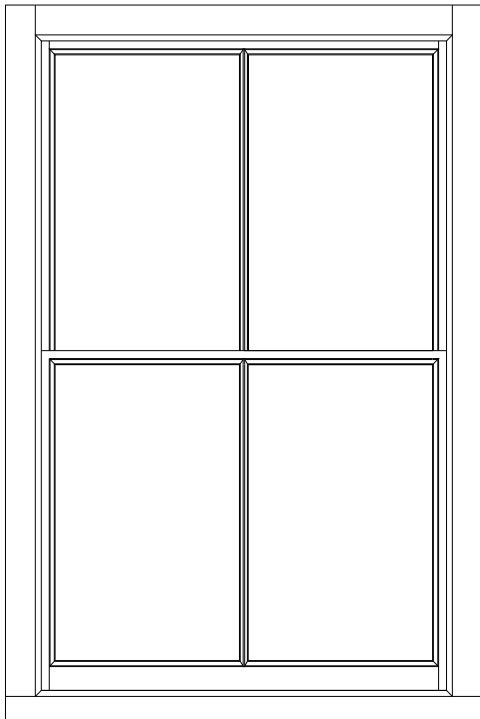

CORE

sash windows

casements • doors

Box & Sash Replacement

Traditional Lead Weights

CORE

sash windows

casements • doors

Box & Sash Replacement

Spiral Balances